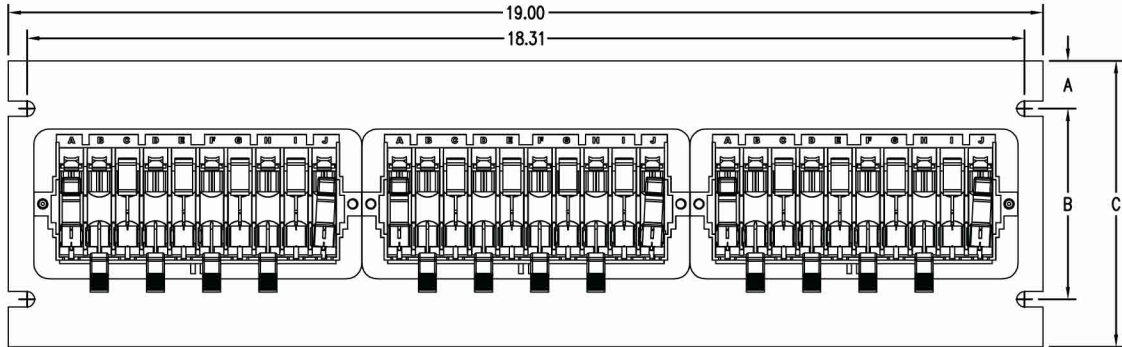

UTS3 - Dimensions

UTS3 MOUNTING PLATE SIZES AND DIMENSIONS

PLATE HEIGHT	DIM. A	DIM. B	DIM. C
2 RACK UNITS	0.25"	3.00"	3.50"
3 RACK UNITS	1.50"	2.25"	5.25"
4 RACK UNITS	1.50"	4.00"	7.00"

UTS1 CONFIGURATION: 564

TERMINAL ARRANGEMENT (REAR VIEW)